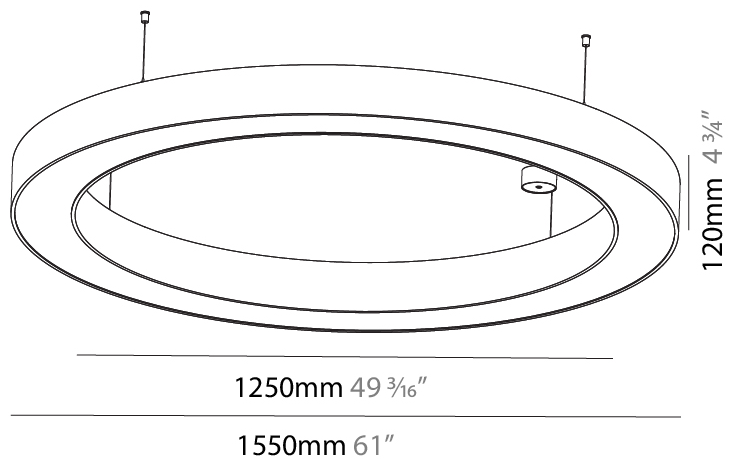

GENERAL

Series: Glorious
Subseries: Glorious
Brand: Prolight
Division: Architectural
Mounting Type: Suspension
Mounting Location: Ceiling
Subcategory: Ambient

PHYSICAL

Shape: Round
Diameter (mm): 1550
Diameter (in): 61
Height (mm): 120
Height (in): 4 ³/₄
Max. Overall Height (mm): 2120
Max. Overall Height (in): 83 ⁷/₁₆
Light Distribution: Direct
Weight (kg): 16.737
Weight (lbs): 36.82
Diffuser: PMMA - Opal or Micro-Prism
Fixture Finish: SSR / BKV / CWI / CRY / HAB / LAG / UFT / ITA / RUA / RUR / MIC / FTG / MYG / TWT / LOD / PUS / FRO / FUP / KIA / POP / BLS / SPG / MEY / GOH / GUM / CHC / COM / ABZ / JAG / OBR / MOS / ROR
Fixture Material: Aluminum

ELECTRICAL

Lamp Type: LED (Zhaga Standard)
Input Wattage (W): 75
Total Output Wattage (W): 60 / 48 (3500K)
Dimming: Non-Dimming / Phase Dimming (120Vac only) / 0-10V Dimming
Driver Included: Yes
Driver Location: Integrated
Driver Type: Constant Current
Driver Class: Class 2
Input Voltage (V): 120 - 277
Constant Current (MA): 350 / 700/800 (3500K)

LED

Color Temperature (°K): 3000 / 3500 / 4000
Max. Delivered Lumen (lm): 6920 / 7164 / 7310
CRI: >80 CRI
Efficiency (%): 0.65
Lamp Life (hrs): 50000

OPTICAL

RATINGS AND CERTIFICATIONS

Certified By: Certified for North American Standards
IP rating: IP20