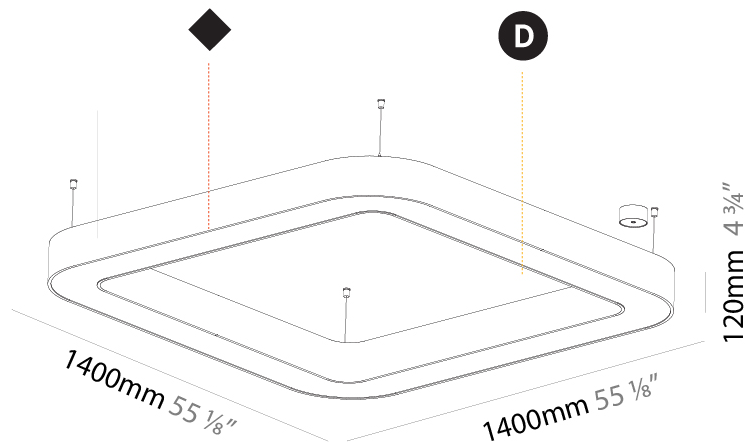

GENERAL

Series: Glorious
Subseries: Glorious Quantum
Brand: Prolicht
Division: Architectural
Mounting Type: Suspension
Mounting Location: Ceiling
Subcategory: Ambient

PHYSICAL

Shape: Square
Length (mm): 1400
Length (in): 55 1/8
Width (mm): 1400
Width (in): 55 1/8
Height (mm): 120
Height (in): 4 3/4
Max. Overall Height (mm): 2120
Max. Overall Height (in): 83 7/16
Light Distribution: Direct
Weight (kg): 17.644
Weight (lbs): 38.82
Diffuser: PMMA - Opal or Micro-Prism
Fixture Finish: SSR / BKV / CWI / CRY / HAB / LAG / UFT / ITA / RUA / RUR / MIC / FTG / MYG / TWT / LOD / PUS / FRO / FUP / KIA / POP / BLS / SPG / MEY / GOH / GUM / CHC / COM / ABZ / JAG / OBR / MOS / ROR
Fixture Material: Aluminum

ELECTRICAL

Lamp Type: LED (Zhaga Standard)
Input Wattage (W): 80
Total Output Wattage (W): 64 / 51.2 (3500K)
Dimming: Non-Dimming / Phase Dimming (120Vac only) / 0-10V Dimming
Driver Included: Yes
Driver Location: Integrated
Driver Type: Constant Current - 120 / 277Vac
Driver Class: Class 2
Input Voltage (V): 120 - 277
Constant Current (MA): 350 / 800 (3500K)

LED

Color Temperature (°K): 3000 / 3500 / 4000
Max. Delivered Lumen (lm): 7380 / 7644 / 7800
CRI: >80 CRI
Efficiency (%): 0.65
Lamp Life (hrs): 50000

OPTICAL

RATINGS AND CERTIFICATIONS

Certified By: Certified for North American Standards
IP rating: IP20