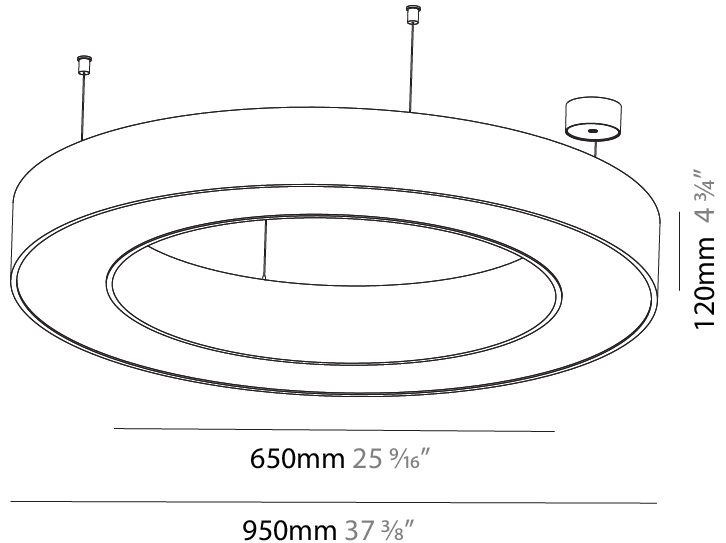

GENERAL

Series: Glorious
Subseries: Glorious
Brand: Prolicht
Division: Architectural
Mounting Type: Suspension
Mounting Location: Ceiling
Subcategory: Ambient

PHYSICAL

Shape: Round
Diameter (mm): 950
Diameter (in): 37 ³/₈
Height (mm): 120
Height (in): 4 ³/₄
Max. Overall Height (mm): 2120
Max. Overall Height (in): 83 ⁷/₁₆
Light Distribution: Direct / Indirect
Weight (kg): 10.395
Weight (lbs): 22.92
Diffuser: PMMA - Opal or Micro-Prism
Fixture Finish: SSR / BKV / CWI / CRY / HAB / LAG / UFT / ITA / RUA / RUR / MIC / FTG / MYG / TWT / LOD / PUS / FRO / FUP / KIA / POP / BLS / SPG / MEY / GOH / GUM / CHC / COM / ABZ / JAG / OBR / MOS / ROR
Fixture Material: Aluminum

ELECTRICAL

Lamp Type: LED (Zhaga Standard)
Input Wattage (W): 58.5
Total Output Wattage (W): 52 / 41.6 (3500K)
Dimming: Non-Dimming / Phase Dimming (120Vac only) / 0-10V Dimming
Driver Included: Yes
Driver Location: Integrated
Driver Type: Constant Current
Driver Class: Class 2
Input Voltage (V): 120 - 277
Constant Current (MA): 350 / 900/400 (3500K)

LED

Color Temperature (°K): 3000 / 3500 / 4000
Max. Delivered Lumen (lm): 4150 / 4302 / 4390 Direct / 1850/ 1911 / 150
CRI: >80 CRI
Efficiency (%): 69
Lamp Life (hrs): 50000

OPTICAL

RATINGS AND CERTIFICATIONS

Certified By: Certified for North American Standards
IP rating: IP20

PROJECT
TYPE
SPECIFIER
QUANTITY
DATE