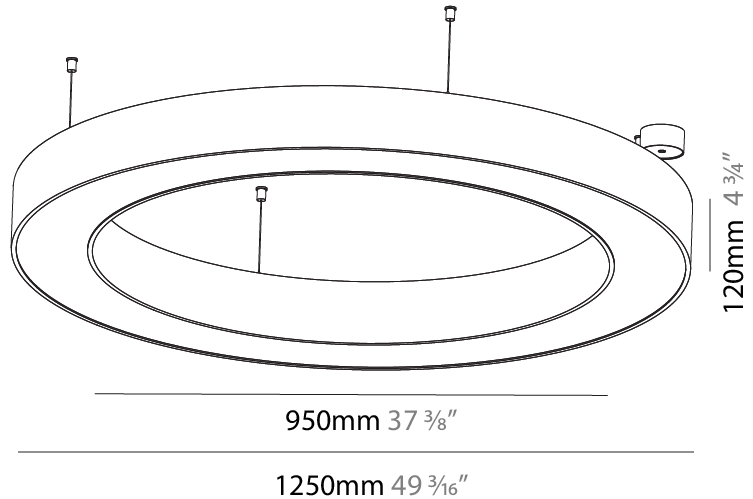

GENERAL

Series: Glorious
Subseries: Glorious
Brand: Prolicht
Division: Architectural
Mounting Type: Suspension
Mounting Location: Ceiling
Subcategory: Ambient

PHYSICAL

Shape: Round
Diameter (mm): 1250
Diameter (in): 49 3/16
Height (mm): 120
Height (in): 4 3/4
Max. Overall Height (mm): 2120
Max. Overall Height (in): 83 7/16
Light Distribution: Direct
Weight (kg): 12.847
Weight (lbs): 28.26
Diffuser: PMMA - Opal or Micro-Prism
Fixture Finish: SSR / BKV / CWI / CRY / HAB / LAG / UFT / ITA / RUA / RUR / MIC / FTG / MYG / TWT / LOD / PUS / FRO / FUP / KIA / POP / BLS / SPG / MEY / GOH / GUM / CHC / COM / ABZ / JAG / OBR / MOS / ROR
Fixture Material: Aluminum

ELECTRICAL

Lamp Type: LED (Zhaga Standard)
Input Wattage (W): 60
Total Output Wattage (W): 48 / 38.4 (3500K)
Dimming: Non-Dimming / Phase Dimming (120Vac only) / 0-10V Dimming
Driver Included: Yes
Driver Location: Integrated
Driver Type: Constant Current
Driver Class: Class 2
Input Voltage (V): 120 - 277
Constant Current (mA): 350 / 1200 (3500K)

LED

Color Temperature (°K): 3000 / 3500 / 4000
Max. Delivered Lumen (lm): 5540 / 5733 / 5850
CRI: >80 CRI
Efficiency (%): 0.65
Lamp Life (hrs): 50000

OPTICAL

RATINGS AND CERTIFICATIONS

Certified By: Certified for North American Standards
IP rating: IP20