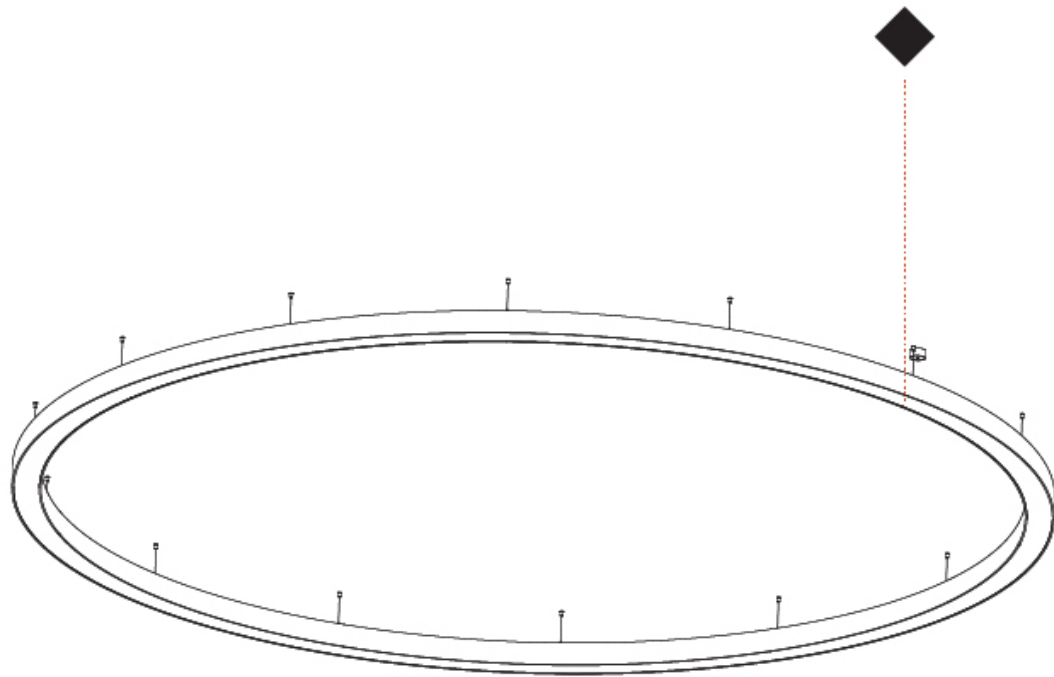

A30188-

PROJECT	_____
TYPE	_____
SPECIFIER	_____
QUANTITY	_____
DATE	_____