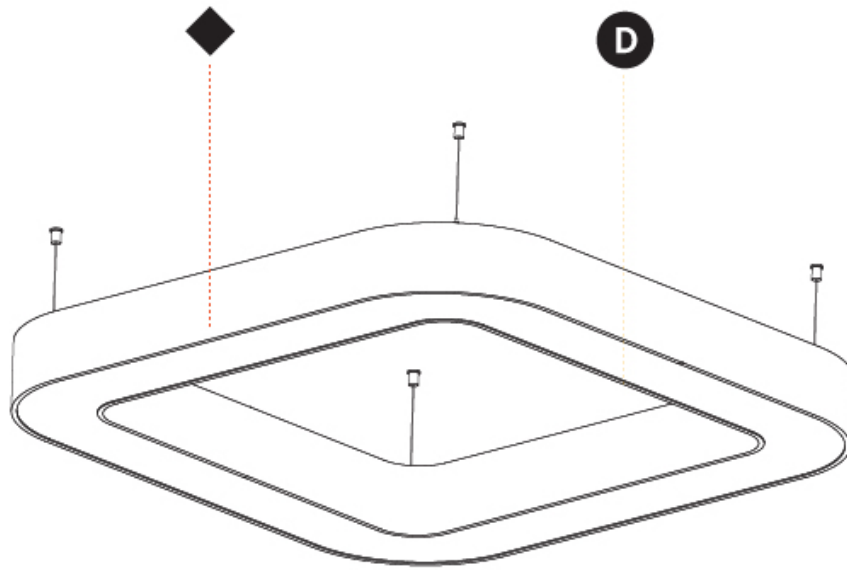

GLORIOUS QUANTUM SUSPENSION

A30215-

PROJECT _____

TYPE _____

SPECIFIER _____

QUANTITY _____

DATE _____