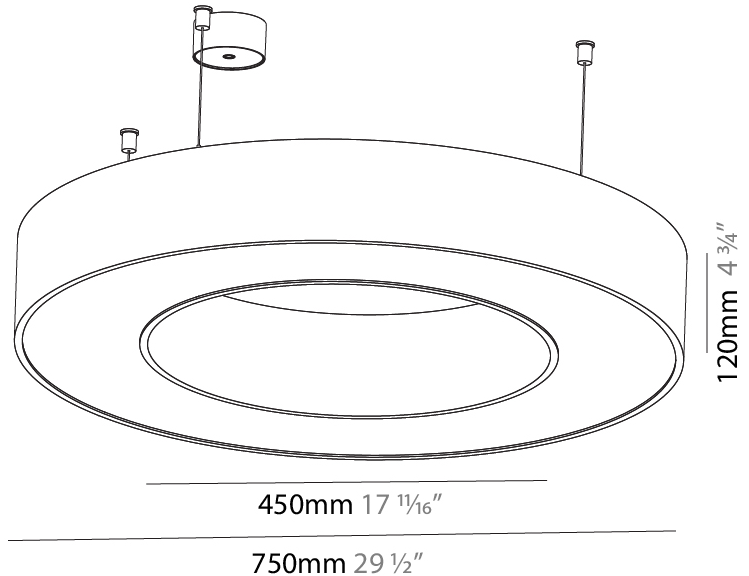

GENERAL

Series: Glorious
Subseries: Glorious
Brand: Prolight
Division: Architectural
Mounting Type: Suspension
Mounting Location: Ceiling
Subcategory: Ambient

PHYSICAL

Shape: Round
Diameter (mm): 750
Diameter (in): 29 1/2
Height (mm): 120
Height (in): 4 3/4
Max. Overall Height (mm): 2120
Max. Overall Height (in): 83 7/16
Light Distribution: Direct
Weight (kg): 7.062
Weight (lbs): 15.56
Diffuser: [PMMA - Opal or Micro-Prism](#)
Fixture Finish: [SSR / BKV / CWI / CRY / HAB / LAG / UFT / ITA / RUA / RUR / MIC / FTG / MYG / TWT / LOD / PUS / FRO / FUP / KIA / POP / BLS / SPG / MEY / GOH / GUM / CHC / COM / ABZ / JAG / OBR / MOS / ROR](#)
Fixture Material: Aluminum

ELECTRICAL

Lamp Type: LED (Zhaga Standard)
Input Wattage (W): 30
Total Output Wattage (W): 24 / 19.2 (3500K)
Dimming: [Non-Dimming / Phase Dimming (120Vac only) / 0-10V Dimming](#)
Driver Included: Yes
Driver Location: Integrated
Driver Type: Constant Current
Driver Class: Class 2
Input Voltage (V): 120 - 277
Constant Current (MA): 350 / 600 (3500K)

LED

[Color Temperature (°K): 3000 / 3500 / 4000](#)
Max. Delivered Lumen (lm): 2770 / 2862 / 2920
CRI: >80 CRI
Efficiency (%): 65
Lamp Life (hrs): 50000

OPTICAL

RATINGS AND CERTIFICATIONS

Certified By: Certified for North American Standards
IP rating: IP20