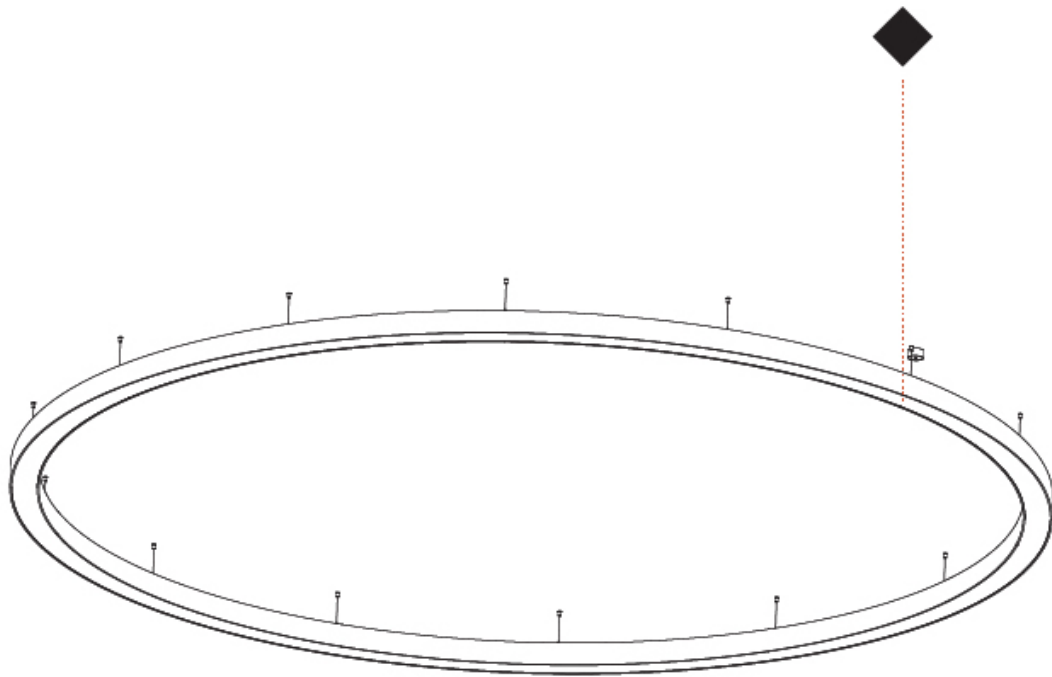

A30547-

PROJECT _____

TYPE _____

SPECIFIER _____

QUANTITY _____

DATE _____