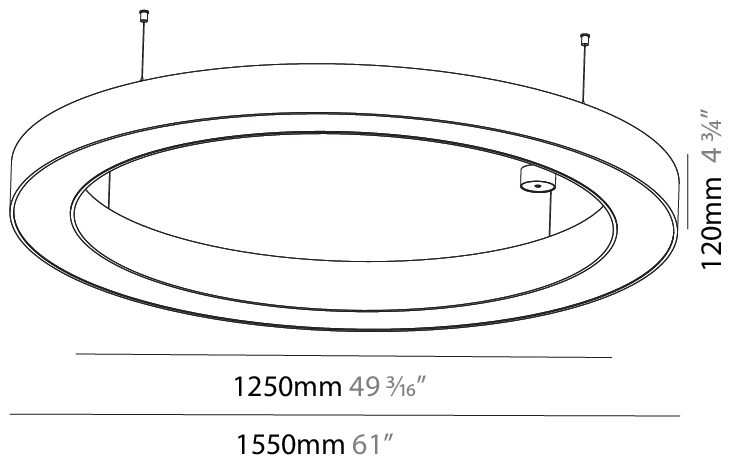

GENERAL

Series: Glorious
Subseries: Glorious
Brand: Prolicht
Division: Architectural
Mounting Type: Suspension
Mounting Location: Ceiling
Subcategory: Ambient

PHYSICAL

Shape: Round
Diameter (mm): 1550
Diameter (in): 61
Height (mm): 120
Height (in): 4 ¾
Max. Overall Height (mm): 2120
Max. Overall Height (in): 83 7/16
Light Distribution: Direct / Indirect
Weight (kg): 16.737
Weight (lbs): 36.90
Diffuser: PMMA - Opal or Micro-Prism
Fixture Finish: SSR / BKV / CWI / CRY / HAB / LAG / UFT / ITA / RUA / RUR / MIC / FTG / MYG / TWT / LOD / PUS / FRO / FUP / KIA / POP / BLS / SPG / MEY / GOH / GUM / CHC / COM / ABZ / JAG / OBR / MOS / ROR
Fixture Material: Aluminum

ELECTRICAL

Lamp Type: LED (Zhaga Standard)
Input Wattage (W): 110
Total Output Wattage (W): 88 / 70.4 (3500K)
Dimming: Non-Dimming / Phase Dimming (120Vac only) / 0-10V Dimming
Driver Included: Yes
Driver Location: Integrated
Driver Type: Constant Current - 120 / 277Vac
Driver Class: Class 2
Input Voltage (V): 120 - 277
Constant Current (MA): 350 / 700/800 (3500K)

LED

Color Temperature (°K): 3000 / 3500 / 4000
Max. Delivered Lumen (lm): 6920 / 7164 / 7310 Direct / 4530 / 4938 / 4790 Indirect
CRI: >80 CRI
Efficiency (%): 68
Lamp Life (hrs): 50000

OPTICAL

RATINGS AND CERTIFICATIONS

Certified By: Certified for North American Standards
IP rating: IP20