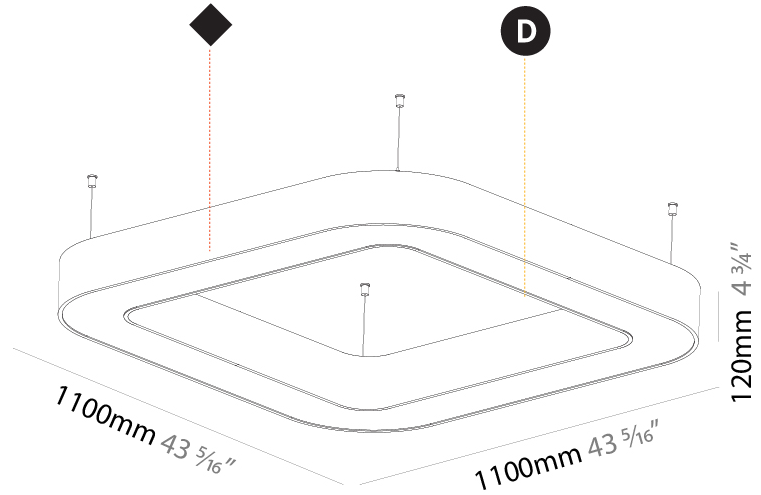

GENERAL

Series: Glorious
Subseries: Glorious Quantum
Brand: Prolicht
Division: Architectural
Mounting Type: Suspension
Mounting Location: Ceiling
Subcategory: Ambient

PHYSICAL

Shape: Square
Length (mm): 1100
Length (in): 43 ⁵/₁₆"
Width (mm): 1100
Width (in): 43 ⁵/₁₆"
Height (mm): 120
Height (in): 4 ³/₄"
Max. Overall Height (mm): 2120
Max. Overall Height (in): 83 ⁷/₁₆"
Light Distribution: Direct
Weight (kg): 13.125
Weight (lbs): 28.88
Diffuser: PMMA - Opal or Micro-Prism
Fixture Finish: SSR / BKV / CWI / CRY / HAB / LAG / UFT / ITA / RUA / RUR / MIC / FTG / MYG / TWT / LOD / PUS / FRO / FUP / KIA / POP / BLS / SPG / MEY / GOH / GUM / CHC / COM / ABZ / JAG / OBR / MOS / ROR
Fixture Material: Aluminum

ELECTRICAL

Lamp Type: LED (Zhaga Standard)
Input Wattage (W): 60
Total Output Wattage (W): 48 / 38.4 (3500K)
Dimming: Non-Dimming / Phase Dimming (120Vac only) / 0-10V Dimming
Driver Included: Yes
Driver Location: Integrated
Driver Type: Constant Current - 120 / 277Vac
Driver Class: Class 2
Input Voltage (V): 120 - 277
Constant Current (MA): 350 / 1200 (3500K)

LED

Color Temperature (°K): 3000 / 3500 / 4000
Max. Delivered Lumen (lm): 5540 / 5733 / 5850
CRI: >80 CRI
Efficiency (%): 65
Lamp Life (hrs): 50000

OPTICAL

RATINGS AND CERTIFICATIONS

Certified By: Certified for North American Standards
IP rating: IP20