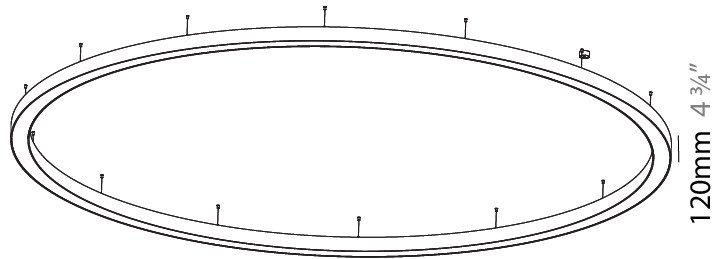

GENERAL

Series: Glorious
Subseries: Glorious
Brand: Prolight
Division: Architectural
Mounting Type: Suspension
Mounting Location: Ceiling
Subcategory: Ambient

PHYSICAL

Shape: Round
Diameter (mm): 5400
Diameter (in): 212 ⁵/₈
Depth (mm): 120
Depth (in): 4 ³/₄
Max. Overall Height (mm): 2120
Max. Overall Height (in): 83 ⁷/₁₆
Light Distribution: Direct
Weight (kg): 69.5
Weight (lbs): 152.9
Diffuser: PMMA - Opal or Micro-Prism
Fixture Finish: SSR / BKV / CWI / CRY / HAB / LAG / UFT / ITA / RUA / RUR / MIC / FTG / MYG / TWT / LOD / PUS / FRO / FUP / KIA / POP / BLS / SPG / MEY / GOH / GUM / CHC / COM / ABZ / JAG / OBR / MOS / ROR
Fixture Material: Aluminum

ELECTRICAL

Lamp Type: LED (Zhaga Standard)
Input Wattage (W): 280
Total Output Wattage (W): 224 / 179.2 (3500K)
Dimming: Non-Dimming / Phase Dimming (120Vac only) / 0-10V Dimming
Driver Included: Yes
Driver Location: Integrated
Driver Type: Constant Current
Driver Class: Class 2
Input Voltage (V): 120 - 277
Constant Current (MA): 350 / 1400 (3500K)

LED

Color Temperature (°K): 3000 / 3500 / 4000
Max. Delivered Lumen (lm): 25840 / 26754 / 27300
CRI: >80 CRI
Efficiency (%): 65
Lamp Life (hrs): 50000

OPTICAL

RATINGS AND CERTIFICATIONS

Certified By: Certified for North American Standards
IP rating: IP20

5100mm 200 ¹³/₁₆"

5400mm 212 ⁵/₈"