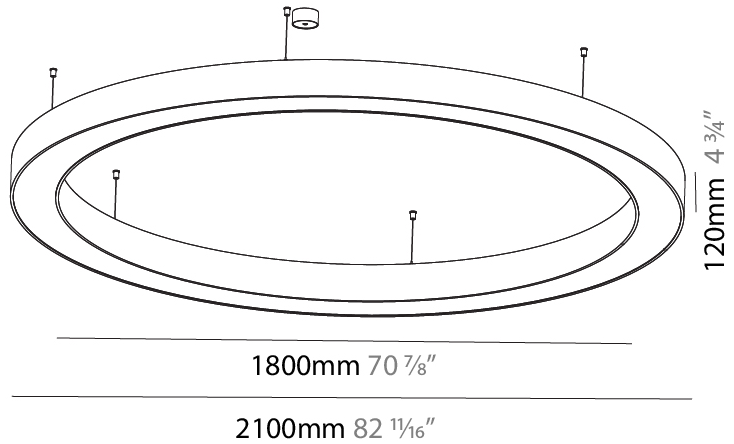

GENERAL

Series: Glorious
Subseries: Glorious
Brand: Prolicht
Division: Architectural
Mounting Type: Suspension
Mounting Location: Ceiling
Subcategory: Ambient

PHYSICAL

Shape: Round
Diameter (mm): 2100
Diameter (in): 82 11/16
Height (mm): 120
Height (in): 4 3/4
Max. Overall Height (mm): 2120
Max. Overall Height (in): 83 7/16
Light Distribution: Direct
Weight (kg): 25.9
Weight (lbs): 56.98
Diffuser: PMMA - Opal or Micro-Prism
Fixture Finish: SSR / BKV / CWI / CRY / HAB / LAG / UFT / ITA / RUA / RUR / MIC / FTG / MYG / TWT / LOD / PUS / FRO / FUP / KIA / POP / BLS / SPG / MEY / GOH / GUM / CHC / COM / ABZ / JAG / OBR / MOS / ROR
Fixture Material: Aluminum

ELECTRICAL

Lamp Type: LED (Zhaga Standard)
Input Wattage (W): 105
Total Output Wattage (W): 84 / 67.2 (3500K)
Dimming: Non-Dimming / Phase Dimming (120Vac only) / 0-10V Dimming
Driver Included: Yes
Driver Location: Integrated
Driver Type: Constant Current
Driver Class: Class 2
Input Voltage (V): 120 - 277
Constant Current (MA): 350 / 700 (3500K)

LED

Color Temperature (°K): 3000 / 3500 / 4000
Max. Delivered Lumen (lm): 9690 / 10035 / 10240
CRI: >80 CRI
Efficiency (%): 65
Lamp Life (hrs): 50000

OPTICAL

RATINGS AND CERTIFICATIONS

Certified By: Certified for North American Standards
IP rating: IP20