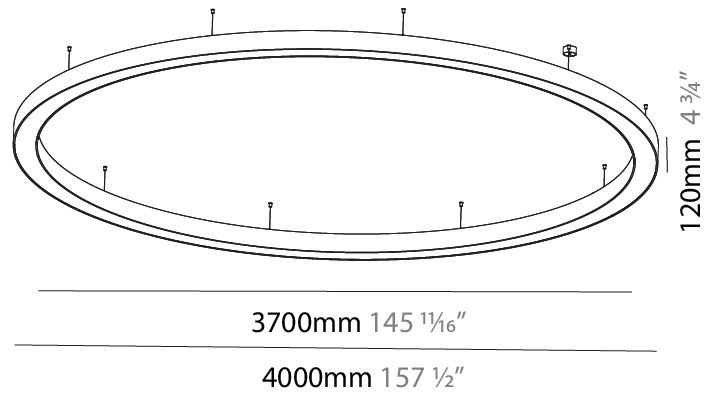

GENERAL

Series: Glorious
Subseries: Glorious
Brand: Prolicht
Division: Architectural
Mounting Type: Suspension
Mounting Location: Ceiling
Subcategory: Ambient

PHYSICAL

Shape: Round
Diameter (mm): 4000
Diameter (in): 157 1/2
Height (mm): 120
Height (in): 4 3/4
Max. Overall Height (mm): 2120
Max. Overall Height (in): 83 7/16
Light Distribution: Direct
Weight (kg): 50.71
Weight (lbs): 111.98
Diffuser: PMMA - Opal or Micro-Prism
Fixture Finish: SSR / BKV / CWI / CRY / HAB / LAG / UFT / ITA / RUA / RUR / MIC / FTG / MYG / TWT / LOD / PUS / FRO / FUP / KIA / POP / BLS / SPG / MEY / GOH / GUM / CHC / COM / ABZ / JAG / OBR / MOS / ROR
Fixture Material: Aluminum

ELECTRICAL

Lamp Type: LED (Zhaga Standard)
Input Wattage (W): 200
Total Output Wattage (W): 160 / 128 (3500K)
Dimming: Non-Dimming / Phase Dimming (120Vac only) / 0-10V Dimming
Driver Included: Yes
Driver Location: Integrated
Driver Type: Constant Current
Driver Class: Class 2
Input Voltage (V): 120 - 277
Constant Current (mA): 350 / 1000 (3500K)

LED

Color Temperature (°K): 3000 / 3500 / 4000
Max. Delivered Lumen (lm): 18460 / 19110 / 19500
CRI: >80 CRI
Efficiency (%): 0.65
Lamp Life (hrs): 50000

OPTICAL

RATINGS AND CERTIFICATIONS

Certified By: Certified for North American Standards
IP rating: IP20

PROJECT	_____
TYPE	_____
SPECIFIER	_____
QUANTITY	_____
DATE	_____