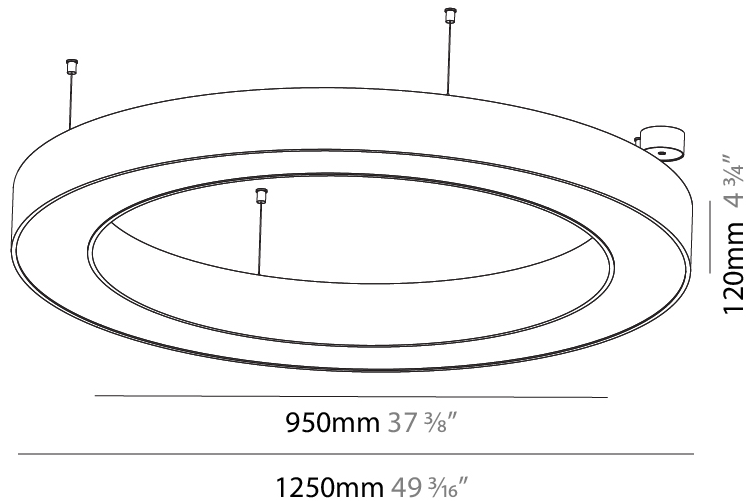

GENERAL

Series: Glorious
Subseries: Glorious
Brand: Prolicht
Division: Architectural
Mounting Type: Suspension
Mounting Location: Ceiling
Subcategory: Ambient

PHYSICAL

Shape: Round
Diameter (mm): 1250
Diameter (in): 49 7/16
Height (mm): 120
Height (in): 4 3/4
Max. Overall Height (mm): 2120
Max. Overall Height (in): 83 7/16
Light Distribution: Direct / Indirect
Weight (kg): 13.475
Weight (lbs): 29.70
Diffuser: [PMMA - Opal or Micro-Prism](#)
Fixture Finish: [SSR / BKV / CWI / CRY / HAB / LAG / UFT / ITA / RUA / RUR / MIC / FTG / MYG / TWT / LOD / PUS / FRO / FUP / KIA / POP / BLS / SPG / MEY / GOH / GUM / CHC / COM / ABZ / JAG / OBR / MOS / ROR](#)
Fixture Material: Aluminum

ELECTRICAL

Lamp Type: LED (Zhaga Standard)
Input Wattage (W): 90
Total Output Wattage (W): 72 / 57.6 (3500K)
Dimming: [Non-Dimming / Phase Dimming (120Vac only) / 0-10V Dimming](#)
Driver Included: Yes
Driver Location: Integrated
Driver Type: Constant Current
Driver Class: Class 2
Input Voltage (V): 120 - 277
Constant Current (mA): 350 / 1200/600 (3500K)

LED

[Color Temperature (°K): 3000 / 3500 / 4000](#)
Max. Delivered Lumen (lm): 5540 / 5733 / 5850 Direct / 3830 / 3969 / 4050 Indirect
CRI: >80 CRI
Efficiency (%): 68
Lamp Life (hrs): 50000

OPTICAL

RATINGS AND CERTIFICATIONS

Certified By: Certified for North American Standards
IP rating: IP20