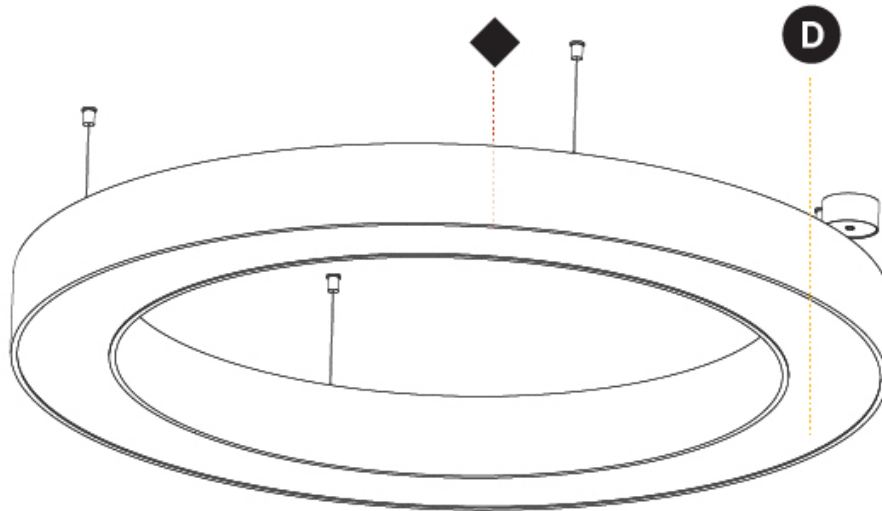

A30309-

PROJECT _____

TYPE _____

SPECIFIER _____

QUANTITY _____

DATE _____